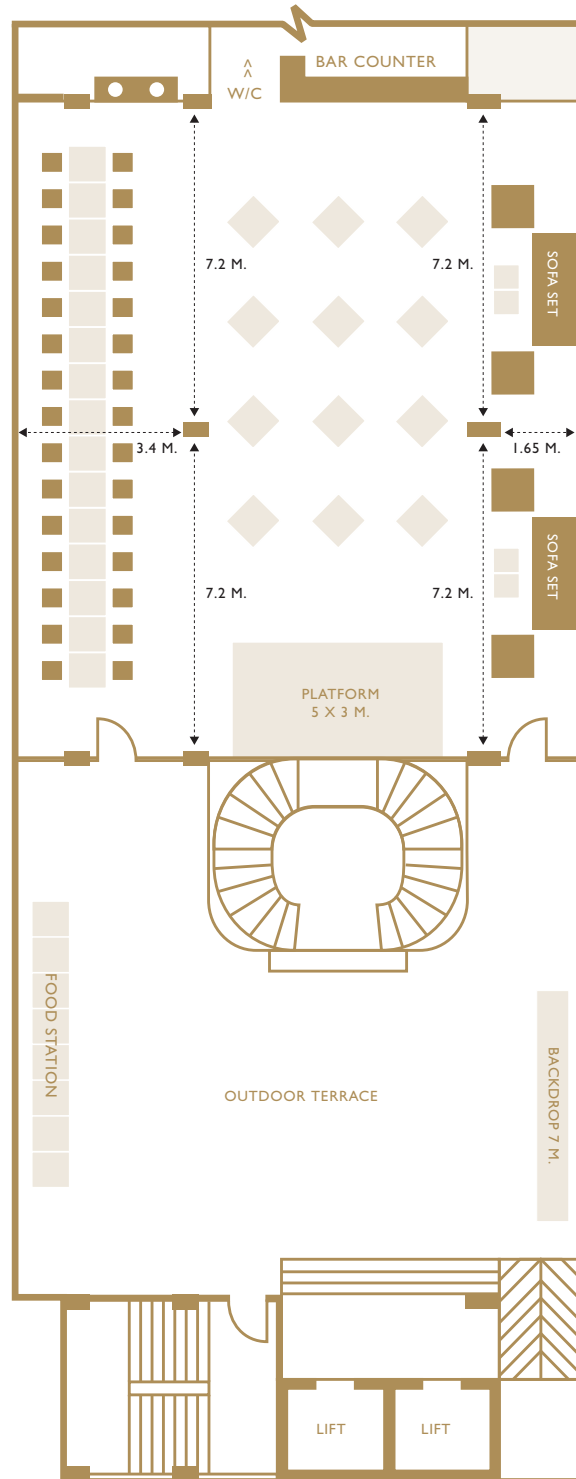

# COCKTAIL LAYOUT PLAN

# MONK CEREMONY LAYOUT PLAN

# THEATRE CEREMONY LAYOUT PLAN

# LONG TABLE ( 80 PAX ) LAYOUT PLAN