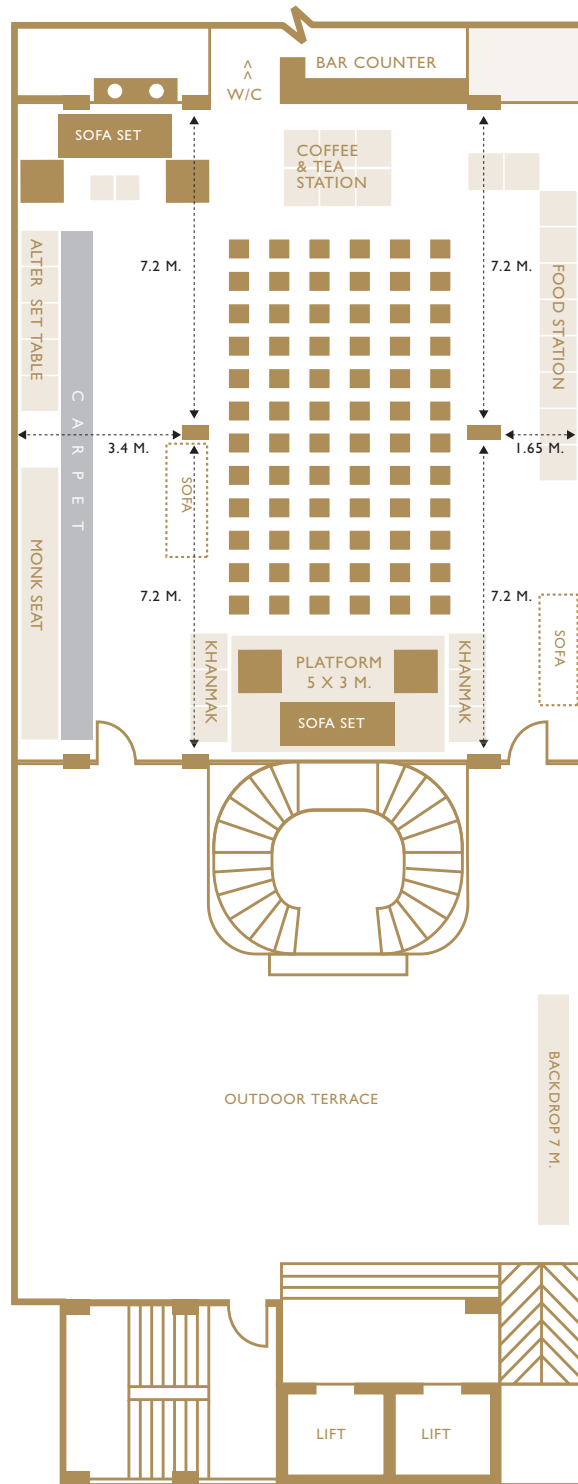

# COCKTAIL LAYOUT PLAN

# MONK CEREMONY LAYOUT PLAN

# THEATRE CEREMONY LAYOUT PLAN

# LONG TABLE ( 80 PAX ) LAYOUT PLAN