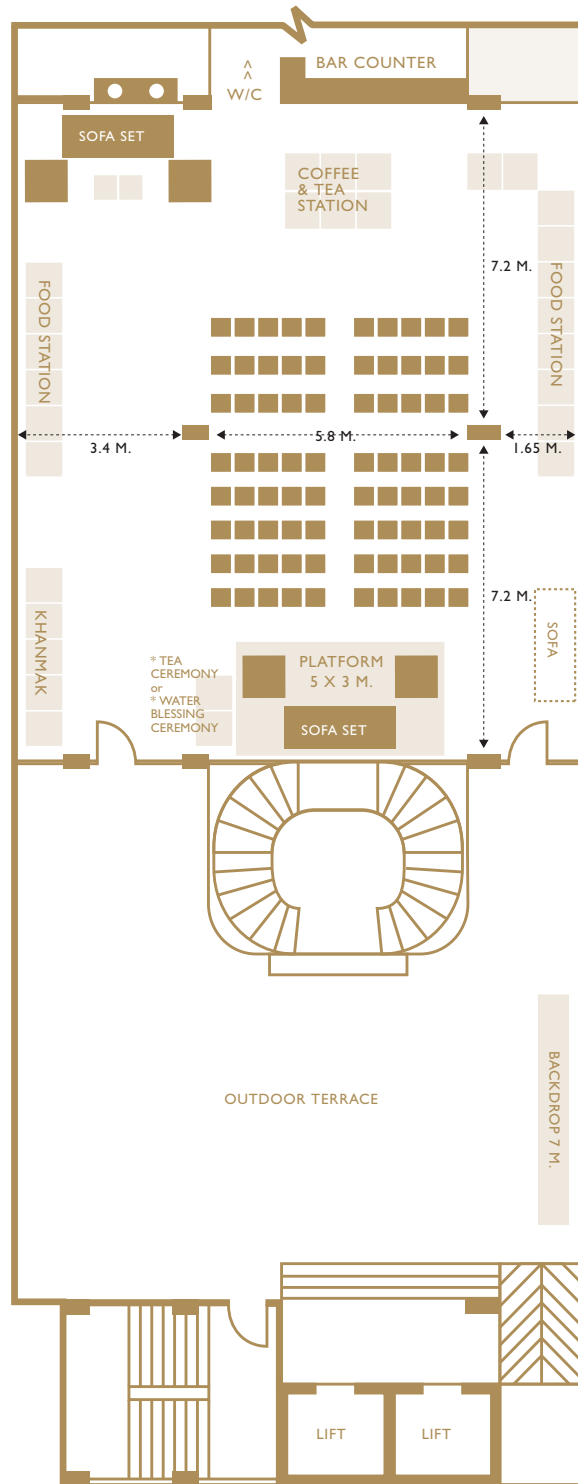

# COCKTAIL LAYOUT PLAN

# MONK CEREMONY LAYOUT PLAN

# THEATRE CEREMONY LAYOUT PLAN

# LONG TABLE ( 80 PAX ) LAYOUT PLAN